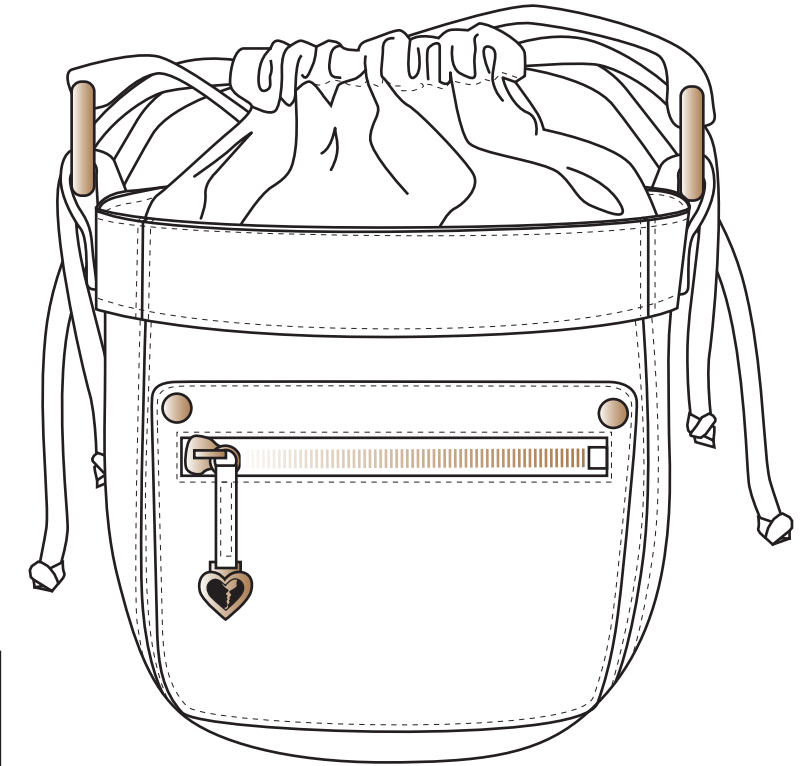

PAST CURFEW

MEASUREMENT

9" x 5.5" x 5.5"

FEATURES

- ITALIAN CALF SKIN LEATHER
- FRONT ZIPPER POCKET
- BACK SLIP POCKET
- DOUBLE BUCKLE ADJUSTABLE CROSSBODY STRAP
- ROOMY MAIN ZIPPER COMPARTMENT
- INTERIOR SLIP POCKET

COLORS

BLACK/GOLD

YELLOW/GOLD

NAVY/GOLD

RED/GOLD

TURQUOISE/GOLD

+ Past Curfew