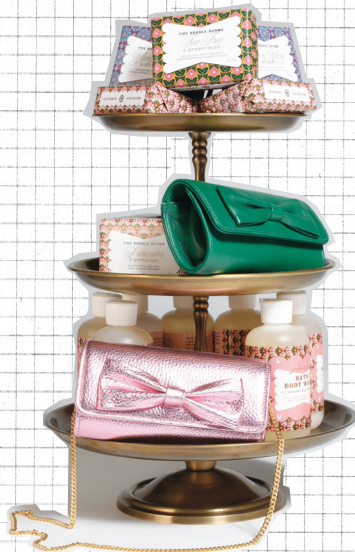

+ Bonnie & Clyde

+ Dear Diary

+ Slumber Party

+ Past Curfew

++ Digby & Iona Rings

++ Digby & Iona Jewelry
++ I Like You As a Friend Jewelry

+ Bow Necklace
+ Bow Bracelet

++ Sophie Calle's "Double Game"
++ Digby & Iona "Lost Love Compass"

+ Logo tote

+ Barbie Clutch
++ Bubble Room bath products

++ Juliette has a Gun perfume